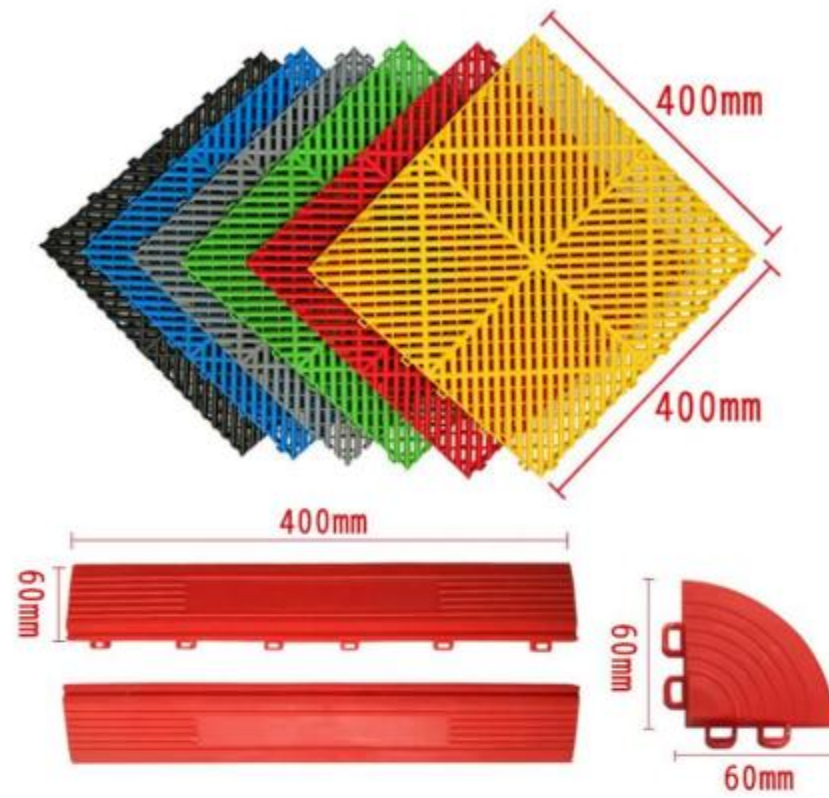

# Garage Floor Color Sheet

## PP garage floor

- ★ Size: 40\*40cm
- ★ Thickness: 1.8 cm
- ★ Weight: 500g

			
black	white	light grey	dark grey
			
red	orange	pink	yellow
			
apple green	light green	emerald green	grass green
			
light blue	blue	purple	

### PP garage floor

- ★ Size: 40\*40cm
- ★ Thickness: 1.8 cm
- ★ Weight: 500g

red

yellow

blue

green

black

grey

## PVC garage floor

- ★ Size: 50\*50cm
- ★ Thickness: 0.6 cm
- ★ Weight: 1600g