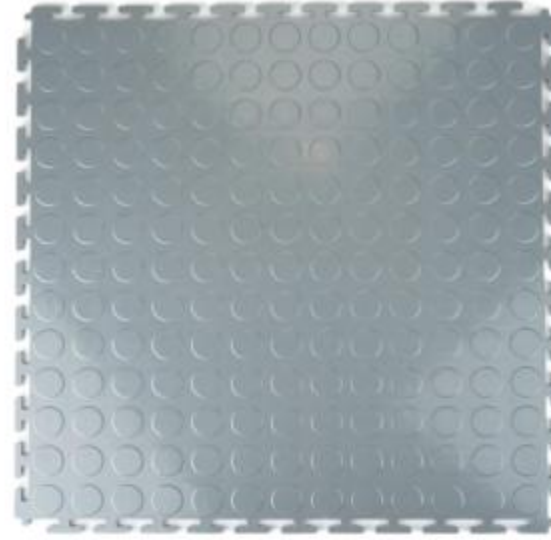

Garage Floor Color Sheet

PVC garage floor

- ★ Size: 50*50cm
- ★ Thickness: 0.6 cm
- ★ Weight: 1600g

Three Pattern